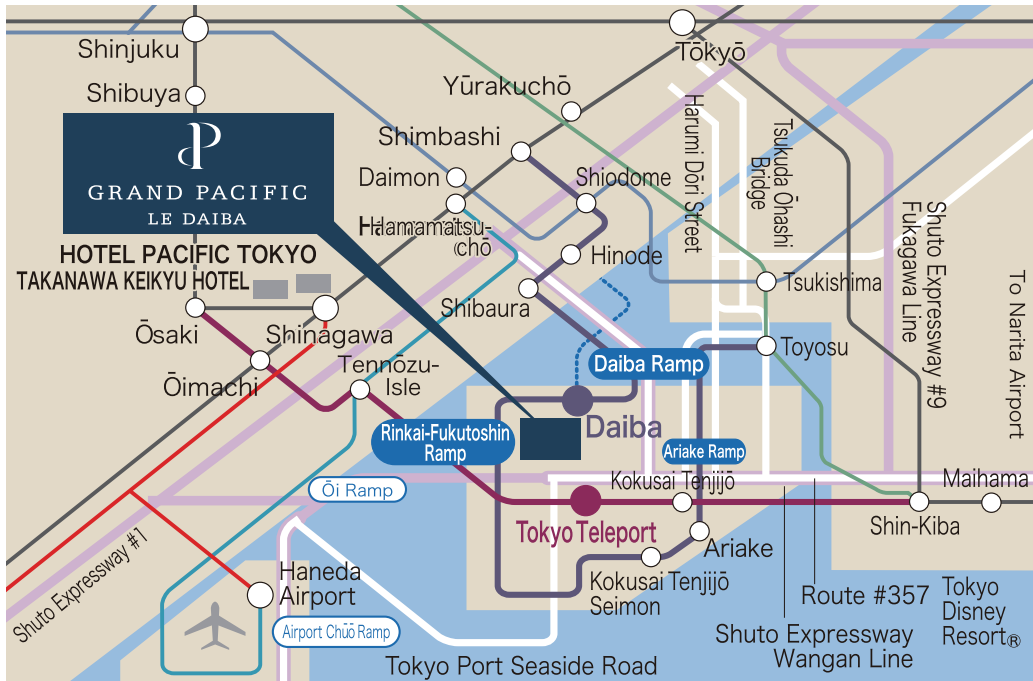

GRAND PACIFIC LE DAIBA

2-6-1 Daiba, Minato-ku, Tokyo 135-8701

Tel: 81-3-5500-6711

www.grandpacific.jp

- Shuto Expressway
- JR Line
- Tokyo Monorail
- Route#357 and standard roads
- Toei Oedo Line
- - - By Sea
- Shin-Kōtsū Yurikamome Line
- Yūrakuchō Line
- Keikyū Line directly connected with Toei Asakusa Line / Keikyū Kūkō Line